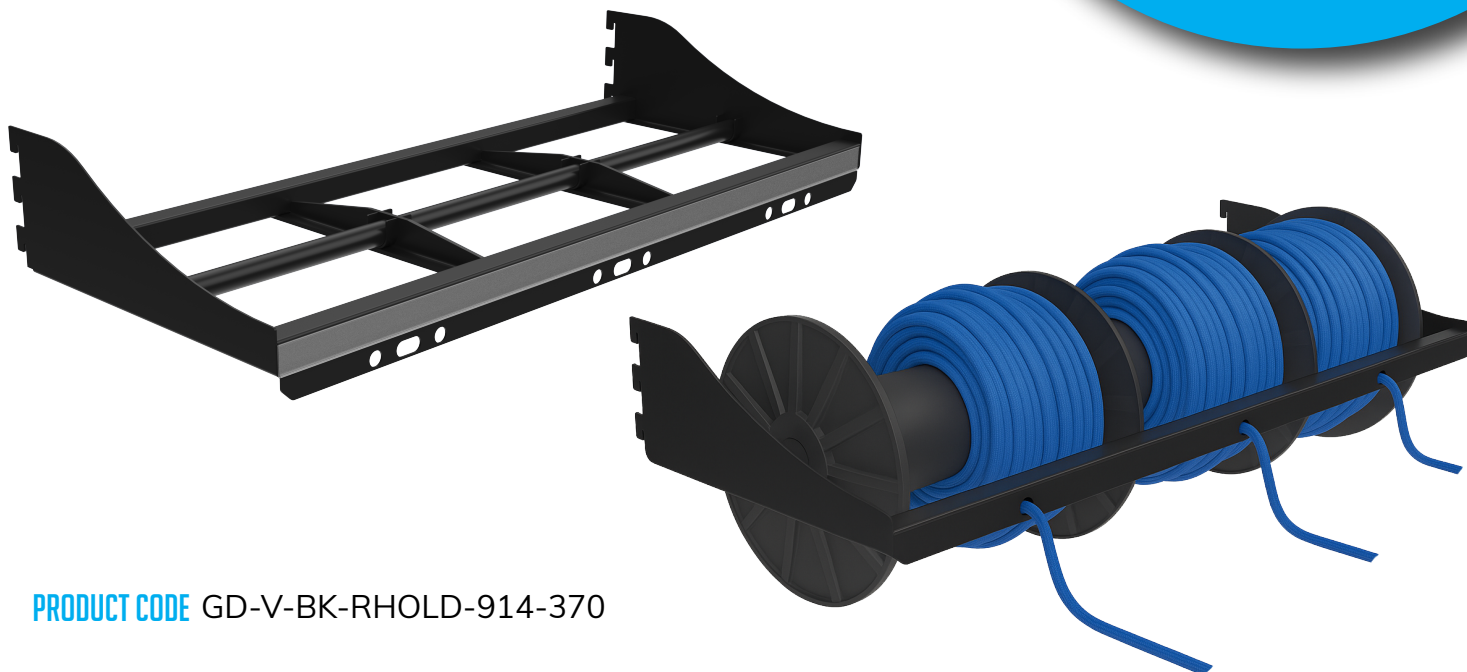

CABLE REEL HOLDER

PERFECT SOLUTION FOR HARDWARE AND ELECTRICAL RETAILERS

PRODUCT CODE GD-V-BK-RHOLD-914-370

WHY CHOOSE OUR REEL HOLDER?

Retail-Ready Design – neat and professional for store displays

Easy Reel Insert – 3 removable tubes for quick, easy, and efficient reel changes

Organised Storage – keeps multiple cable reels tidy and accessible

Fast Dispensing – pull and cut cable directly from the holder

Durable Construction – made from heavy-duty carbon steel

Space Efficient – compact size for workshops & retail aisles

SPECIFICATIONS

| | |
|---------------|-------------------------|
| Material | Metal |
| Colour | Black |
| Width | 910mm for 914 Versa Bay |
| Depth | 370mm |
| Height | 145mm |
| Max Reel Size | 260mm Wide x 300mm Deep |
| Use with | Versa Gondolas |